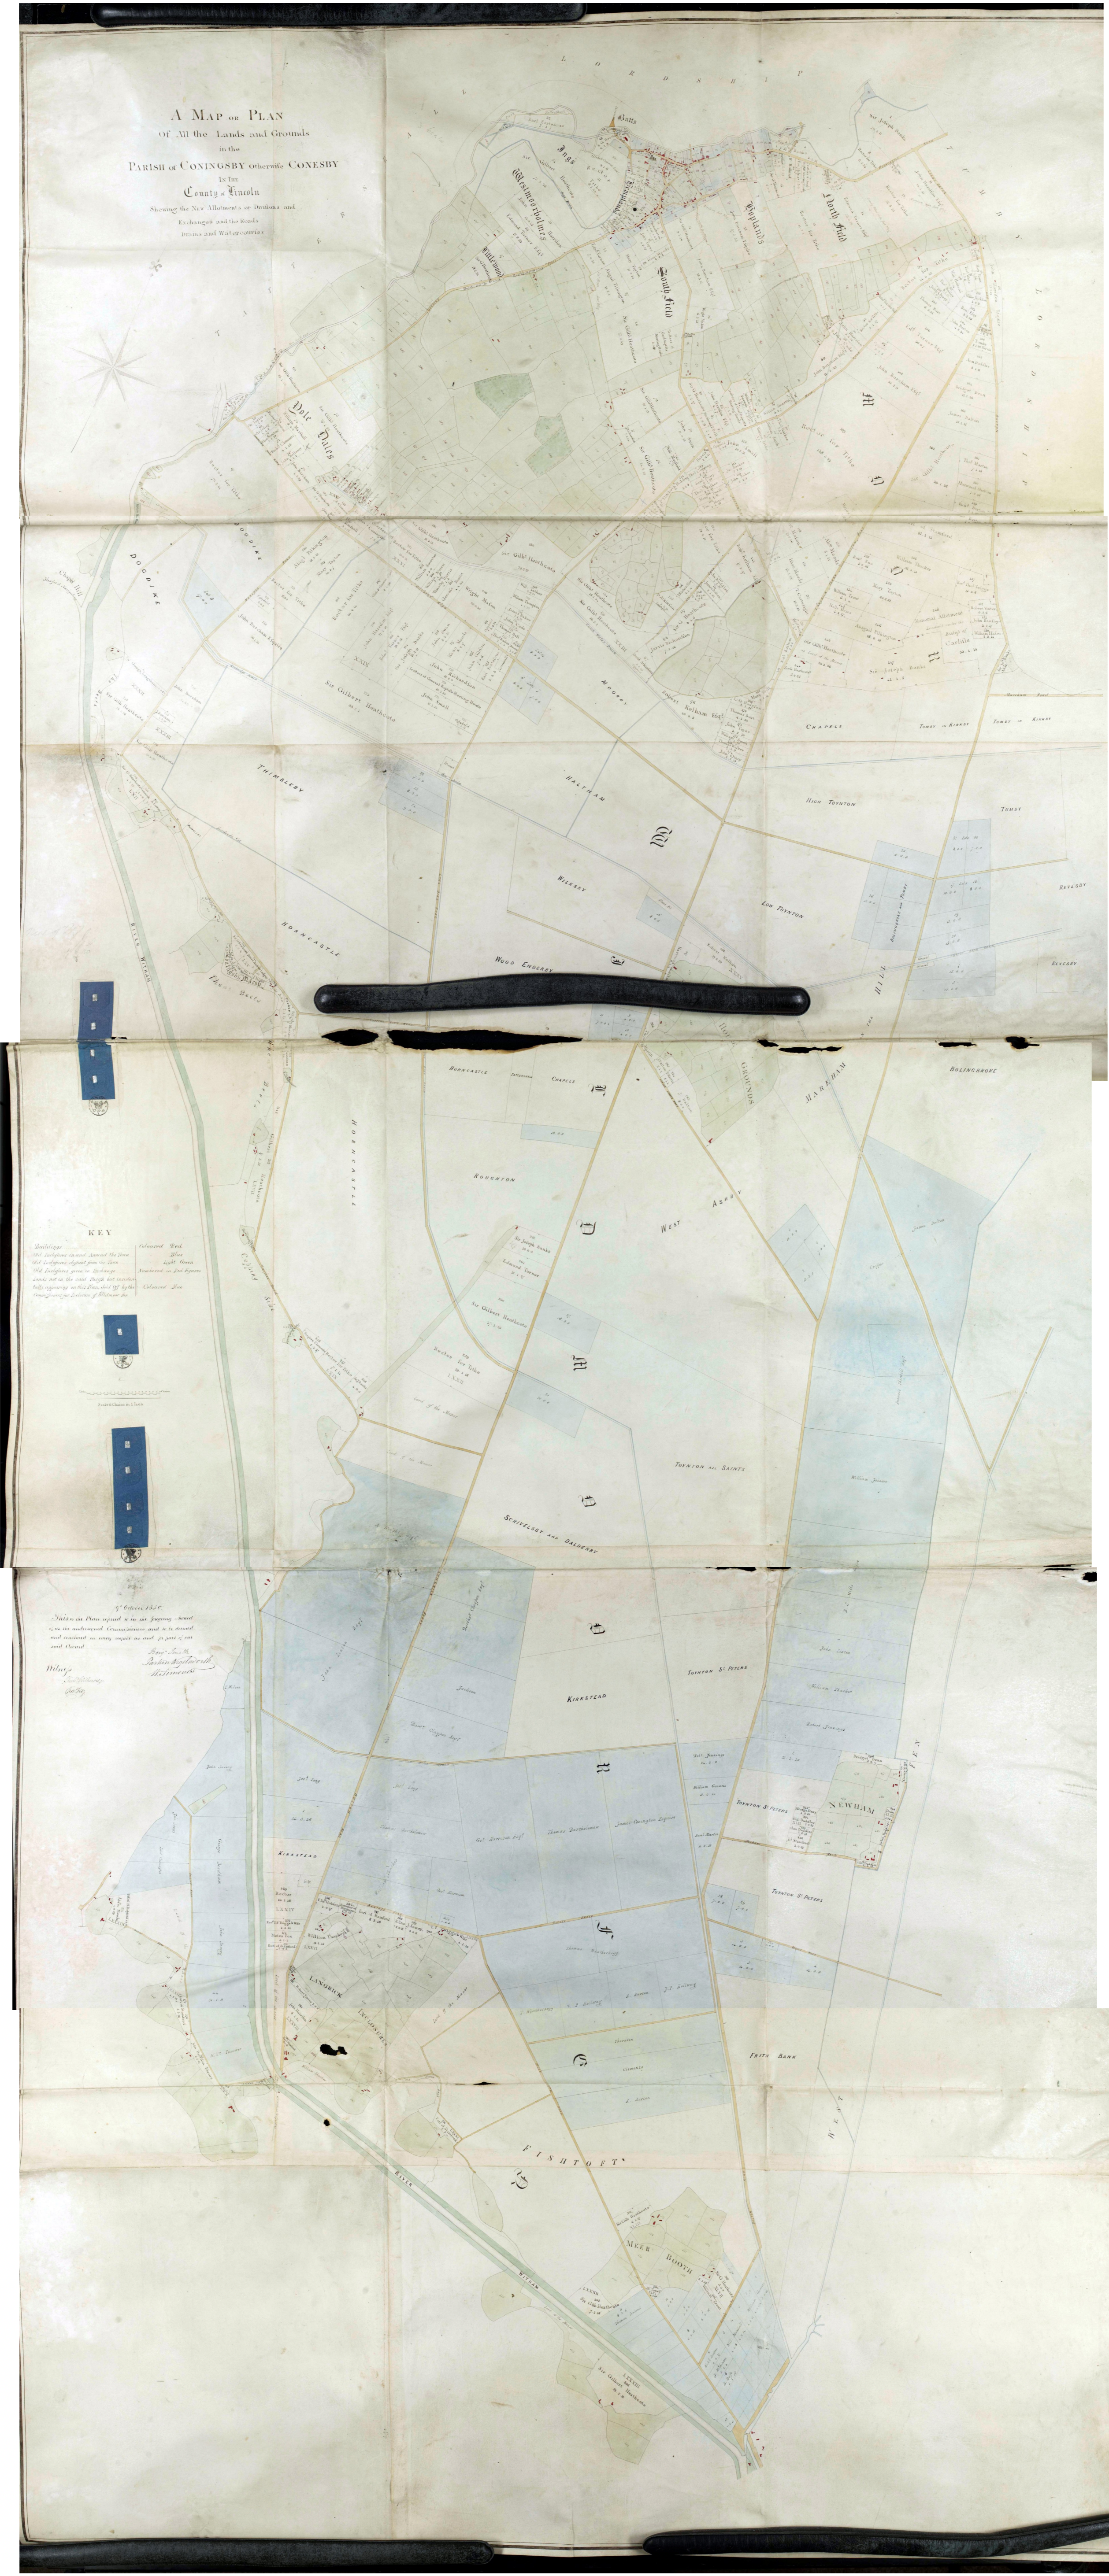

A MAP OR PLAN
OF All the Lands and Grounds
in the
PARISH of CONINGSBY otherwise CONESBY
in the
County of LINCOLN
Shewing the New Allotments or Divisions and
Exchanges and the Roads
Inclosures and Watercourses